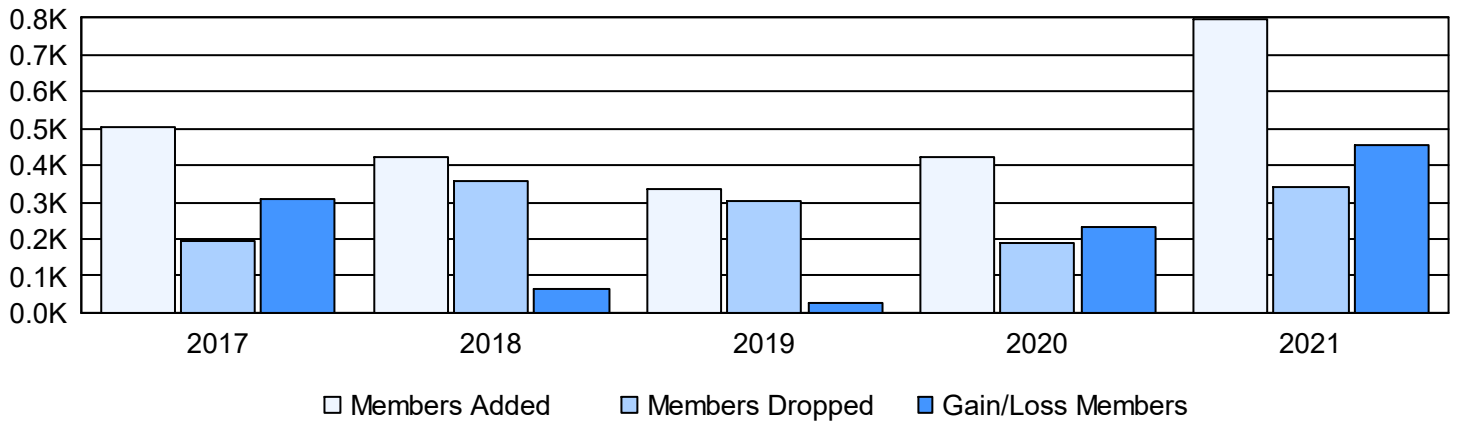

Year	New Clubs	Dropped Clubs	Gain/ Loss Clubs	New Members	Charter Members	Reinstate Members	Transfer Members	Total Member Added	Total Members Dropped	Gain/ Loss Members
2016-2017	3	0	3	394	90	17	3	504	194	310
2017-2018	3	2	1	318	85	13	8	424	360	64
2018-2019	7	1	6	151	165	15	2	333	305	28
2019-2020	7	0	7	207	211	3	0	421	187	234
2020-2021	12	2	10	455	320	17	5	797	342	455
Average	6	1	5	305	174	13	4	496	278	218

Clubs

Members