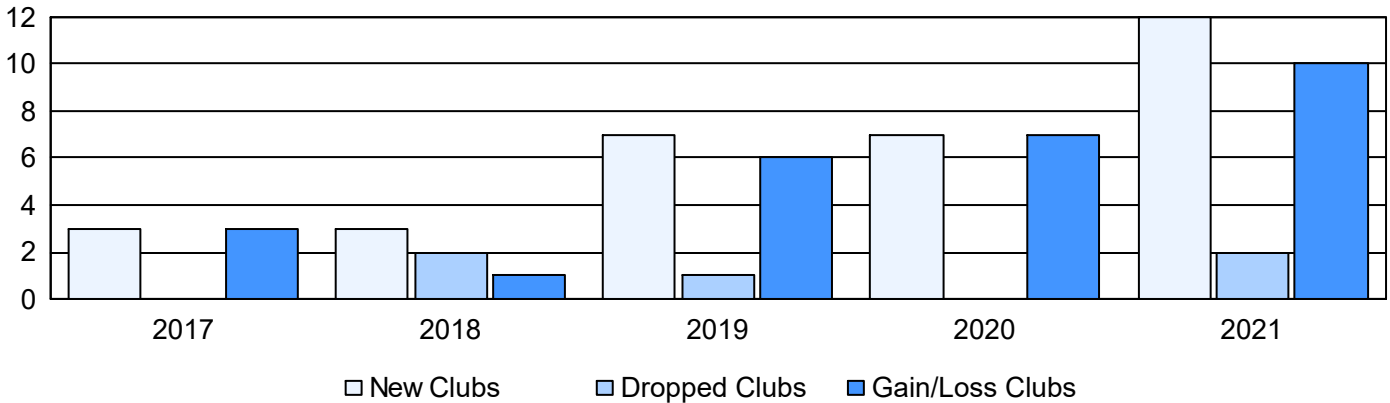

Year	New Clubs	Dropped Clubs	Gain/ Loss Clubs	New Members	Charter Members	Reinstate Members	Transfer Members	Total Member Added	Total Members Dropped	Gain/ Loss Members
2016-2017	3	0	3	394	90	17	3	504	194	310
2017-2018	3	2	1	318	85	13	8	424	360	64
2018-2019	7	1	6	151	165	15	2	333	305	28
2019-2020	7	0	7	207	211	3	0	421	187	234
2020-2021	12	2	10	455	320	17	5	797	342	455
<b>Average</b>	<b>6</b>	<b>1</b>	<b>5</b>	<b>305</b>	<b>174</b>	<b>13</b>	<b>4</b>	<b>496</b>	<b>278</b>	<b>218</b>

### Clubs